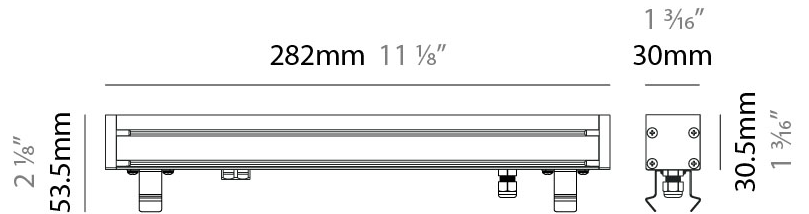

E12I0057- -

base number   Color   Lens
Temperature   Options

1. To build a product code in our configurator select the specify button on the base model # product page
2. To build a manual product code on this datasheet choose from the options listed below in blue font and add the suffix to the base model #

GENERAL

Series: LinearI 30
Partner: Zaneen
Division: Exterior
Installation: Recessed
Product Type: Wall Grazer
Mounting Location: In-Ground
Light Distribution: Uplight

PHYSICAL

Shape: Rectangle
Length (mm): 282
Length (in): 11 1/8
Width (mm): 30
Width (in): 1 3/16
Height (mm): 53.5
Height (in): 2 1/8
Weight (kg): 0.46
Weight (lbs): 1.014
Diffuser: Extra clear tempered 6mm
Fixture Finish: ANA
Fixture Material: Extruded Aluminum
Cable Details: IP68 30cm Cable with Easy Lock system

ELECTRICAL

Lamp Type: LED
Input Wattage (W): 8.48
Total Output Wattage (W): 6.63
Dimming: Non-Dimmable
Driver Included: No
Driver Location: Remote
Driver Type: Constant Voltage - Universal
Driver Class: Class 2
Input Voltage (V): 120 - 277
Output Voltage (V): 24
Upon Request: Phase Dimming (120Vac only) / 0-10V Dimming

LED

Color Temperature (*K): 2200 / 2700 / 3000 / 4000
Max. Delivered Lumen (lm): 570 (3000K)
CRI: >90 CRI
Lamp Life (hrs): 100000

OPTICAL

Optic°: 12 / 21 / 31 / 46 / 13x36
Adjustability: Tilt ±20°

RATINGS AND CERTIFICATIONS

Certified By: Certified for North American Standards
IP rating: IP67
IK Rating: IK06