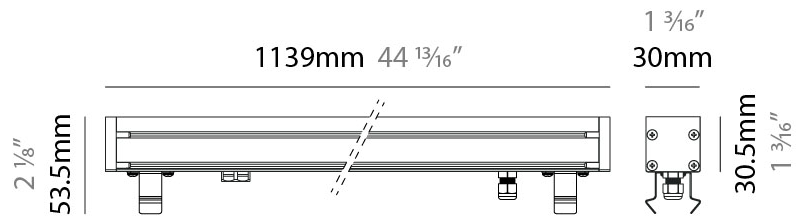

E12I0055- -

base number   Color   Lens
Temperature   Options

PROJECT
TYPE
SPECIFIER
QUANTITY
DATE

1. To build a product code in our configurator select the specify button on the base model # product page
2. To build a manual product code on this datasheet choose from the options listed below in blue font and add the suffix to the base model #

GENERAL

Series: LinearI 30
Partner: Zaneen
Division: Exterior
Installation: Recessed
Product Type: Wall Grazer
Mounting Location: In-Ground
Light Distribution: Uplight

PHYSICAL

Shape: Rectangle
Length (mm): 1139
Length (in): 44 ¹³/₁₆
Width (mm): 30
Width (in): 1 ³/₁₆
Height (mm): 53.5
Height (in): 2 ¹/₈
Diffuser: Extra clear tempered 6mm
Fixture Finish: ANA
Fixture Material: Extruded Aluminum
Cable Details: IP68 30cm Cable with Easy Lock system

ELECTRICAL

Lamp Type: LED
Input Wattage (W): 64
Total Output Wattage (W): 50
Dimming: Non-Dimmable
Driver Included: No
Driver Location: Remote
Driver Type: Constant Voltage - Universal
Driver Class: Class 2
Input Voltage (V): 120 - 277
Output Voltage (V): 24
Upon Request: Phase Dimming (120Vac only) / 0-10V Dimming

LED

Color Temperature (°K): 2200 / 2700 / 3000 / 4000
Max. Delivered Lumen (lm): 4560 (3000K)
CRI: >90 CRI
Lamp Life (hrs): 100000

OPTICAL

Optic°: 12 / 21 / 31 / 46 / 13x36
Adjustability: Tilt ±20°

RATINGS AND CERTIFICATIONS

Certified By: Certified for North American Standards
IP rating: IP67
IK Rating: IK06