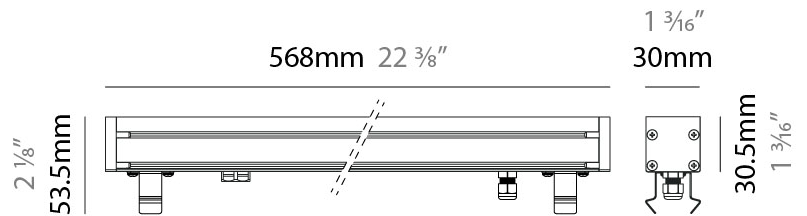

E12I0059- -

base number   Color   Lens
Temperature   Options

1. To build a product code in our configurator select the specify button on the base model # product page
2. To build a manual product code on this datasheet choose from the options listed below in blue font and add the suffix to the base model #

GENERAL

Series: Lineari 30
Partner: Zaneen
Division: Exterior
Installation: Recessed
Product Type: Wall Grazer
Mounting Location: In-Ground
Light Distribution: Uplight

PHYSICAL

Shape: Rectangle
Length (mm): 568
Length (in): 22 ³/₈"
Width (mm): 30
Width (in): 1 ³/₁₆"
Height (mm): 53.5
Height (in): 2 ¹/₈"
Weight (kg): 0.46
Weight (lbs): 1.014
Diffuser: Extra clear tempered 6mm
Fixture Finish: ANA
Fixture Material: Extruded Aluminum
Cable Details: IP68 30cm Cable with Easy Lock system

ELECTRICAL

Lamp Type: LED
Input Wattage (W): 16.95
Total Output Wattage (W): 13.24
Dimming: Non-Dimmable
Driver Included: No
Driver Location: Remote
Driver Type: Constant Voltage - Universal
Driver Class: Class 2
Input Voltage (V): 120 - 277
Output Voltage (V): 24
Upon Request: Phase Dimming (120Vac only) / 0-10V Dimming

LED

Color Temperature (*K): 2200 / 2700 / 3000 / 4000
Max. Delivered Lumen (lm): 1140 (3000K)
CRI: >90 CRI
Lamp Life (hrs): 100000

OPTICAL

Optic°: 12 / 21 / 31 / 46 / 13x36
Adjustability: Tilt ±20°

RATINGS AND CERTIFICATIONS

Certified By: Certified for North American Standards
IP rating: IP67
IK Rating: IK06