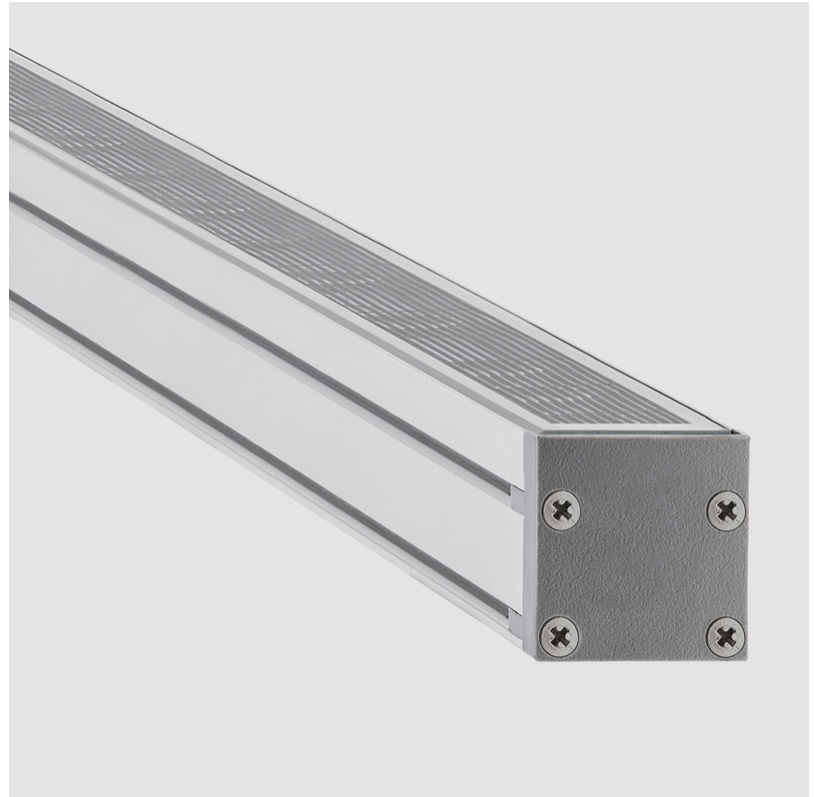

E12I0055- -

base number   Color   Lens
Temperature   Options

PROJECT
TYPE
SPECIFIER
QUANTITY
DATE

1. To build a product code in our configurator select the specify button on the base model # product page
2. To build a manual product code on this datasheet choose from the options listed below in blue font and add the suffix to the base model #

GENERAL

Series: LinearI 30
Partner: Zaneen
Division: Exterior
Installation: Recessed
Product Type: Wall Grazer
Mounting Location: In-Ground
Light Distribution: Uplight

PHYSICAL

Shape: Rectangle
Length (mm): 1139
Length (in): 44 ¹³/₁₆
Width (mm): 30
Width (in): 1 ³/₁₆
Height (mm): 53.5
Height (in): 2 ¹/₈
Diffuser: Extra clear tempered 6mm
Fixture Finish: ANA
Fixture Material: Extruded Aluminum
Cable Details: IP68 30cm Cable with Easy Lock system

ELECTRICAL

Lamp Type: LED
Input Wattage (W): 64
Total Output Wattage (W): 50
Dimming: Non-Dimmable
Driver Included: No
Driver Location: Remote
Driver Type: Constant Voltage - Universal
Driver Class: Class 2
Input Voltage (V): 120 - 277
Output Voltage (V): 24
Upon Request: Phase Dimming (120Vac only) / 0-10V Dimming

LED

Color Temperature (°K): 2200 / 2700 / 3000 / 4000
Max. Delivered Lumen (lm): 4560 (3000K)
CRI: >90 CRI
Lamp Life (hrs): 100000

OPTICAL

Optic°: 12 / 21 / 31 / 46 / 13x36
Adjustability: Tilt ±20°

RATINGS AND CERTIFICATIONS

Certified By: Certified for North American Standards
IP rating: IP67
IK Rating: IK06