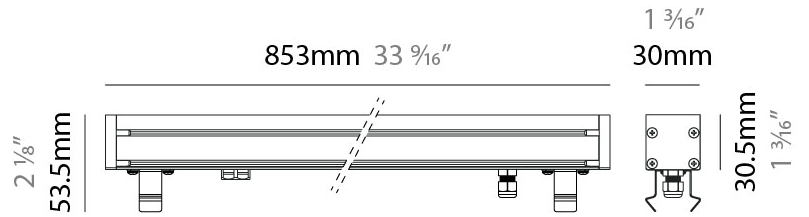

LINEARI 30 RECESSED

E12I0060- -

base number   Color   Lens
Temperature   Options

1. To build a product code in our configurator select the specify button on the base model # product page
2. To build a manual product code on this datasheet choose from the options listed below in blue font and add the suffix to the base model #

GENERAL

Series: LinearI 30
Partner: Zaneen
Division: Exterior
Installation: Recessed
Product Type: Wall Grazer
Mounting Location: In-Ground
Light Distribution: Uplight

PHYSICAL

Shape: Rectangle
Length (mm): 853
Length (in): 33 ⁹/₁₆
Width (mm): 30
Width (in): 1 ³/₁₆
Height (mm): 53.5
Height (in): 2 ¹/₈
Diffuser: Extra clear tempered 6mm
Fixture Finish: ANA
Fixture Material: Extruded Aluminum
Cable Details: IP68 30cm Cable with Easy Lock system

ELECTRICAL

Lamp Type: LED
Input Wattage (W): 12.53
Total Output Wattage (W): 9.79
Dimming: Non-Dimmable
Driver Included: No
Driver Location: Remote
Driver Type: Constant Voltage - Universal
Driver Class: Class 2
Input Voltage (V): 120 - 277
Output Voltage (V): 24
Upon Request: Phase Dimming (120Vac only) / 0-10V Dimming

LED

Color Temperature (°K): 2200 / 2700 / 3000 / 4000
Max. Delivered Lumen (lm): 945 (3000K)
CRI: >90 CRI
Lamp Life (hrs): 100000

OPTICAL

Optic°: 12 / 21 / 31 / 46 / 13x36
Adjustability: Tilt ±20°

RATINGS AND CERTIFICATIONS

Certified By: Certified for North American Standards
IP rating: IP67
IK Rating: IK06