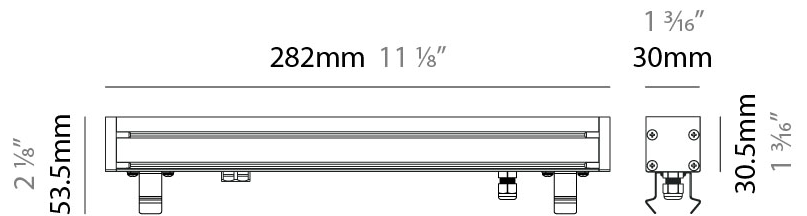

E12I0056- _____ - _____

base number   Color   Lens
Temperature   Options

1. To build a product code in our configurator select the specify button on the base model # product page
2. To build a manual product code on this datasheet choose from the options listed below in blue font and add the suffix to the base model #

GENERAL

Series: LinearI 30
Partner: Zaneen
Division: Exterior
Installation: Recessed
Product Type: Wall Grazer
Mounting Location: In-Ground
Light Distribution: Uplight

PHYSICAL

Shape: Rectangle
Length (mm): 282
Length (in): 11 1/8
Width (mm): 30
Width (in): 1 3/16
Height (mm): 53.5
Height (in): 2 1/8
Weight (kg): 0.46
Weight (lbs): 1.014
Diffuser: Extra clear tempered 6mm
Fixture Finish: ANA
Fixture Material: Extruded Aluminum
Cable Details: IP68 30cm Cable with Easy Lock system

ELECTRICAL

Lamp Type: LED
Input Wattage (W): 4.18
Total Output Wattage (W): 3.27
Dimming: Non-Dimmable
Driver Included: No
Driver Location: Remote
Driver Type: Constant Voltage - Universal
Driver Class: Class 2
Input Voltage (V): 120 - 277
Output Voltage (V): 24
Upon Request: Phase Dimming (120Vac only) / 0-10V Dimming

LED

Color Temperature (*K): 2200 / 2700 / 3000 / 4000
Max. Delivered Lumen (lm): 315 (3000K)
CRI: >90 CRI
Lamp Life (hrs): 100000

OPTICAL

Optic°: 12 / 21 / 31 / 46 / 13x36
Adjustability: Tilt ±20°

RATINGS AND CERTIFICATIONS

Certified By: Certified for North American Standards
IP rating: IP67
IK Rating: IK06