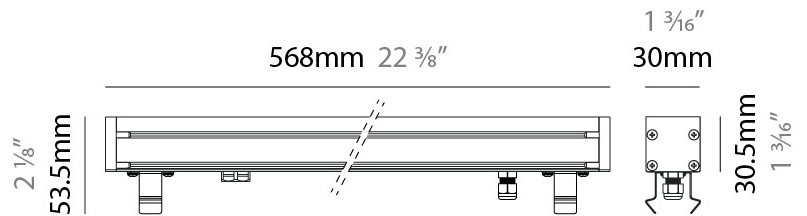

E12I0058-

base number   Color   Lens
Temperature   Options

1. To build a product code in our configurator select the specify button on the base model # product page
2. To build a manual product code on this datasheet choose from the options listed below in blue font and add the suffix to the base model #

GENERAL

Series: LinearI 30
Partner: Zaneen
Division: Exterior
Installation: Recessed
Product Type: Wall Grazer
Mounting Location: In-Ground
Light Distribution: Uplight

PHYSICAL

Shape: Rectangle
Length (mm): 568
Length (in): 22 ³/₈"
Width (mm): 30
Width (in): 1 ³/₁₆"
Height (mm): 53.5
Height (in): 2 ¹/₈"
Weight (kg): 0.46
Weight (lbs): 1.014
Diffuser: Extra clear tempered 6mm
Fixture Finish: ANA
Fixture Material: Extruded Aluminum
Cable Details: IP68 30cm Cable with Easy Lock system

ELECTRICAL

Lamp Type: LED
Input Wattage (W): 8.48
Total Output Wattage (W): 6.63
Dimming: Non-Dimmable
Driver Included: No
Driver Location: Remote
Driver Type: Constant Voltage - Universal
Driver Class: Class 2
Input Voltage (V): 120 - 277
Output Voltage (V): 24
Upon Request: Phase Dimming (120Vac only) / 0-10V Dimming

LED

Color Temperature (*K): 2200 / 2700 / 3000 / 4000
Max. Delivered Lumen (lm): 630 (3000K)
CRI: >90 CRI
Lamp Life (hrs): 100000

OPTICAL

Optic°: 12 / 21 / 31 / 46 / 13x36
Adjustability: Tilt ±20°

RATINGS AND CERTIFICATIONS

Certified By: Certified for North American Standards
IP rating: IP67
IK Rating: IK06