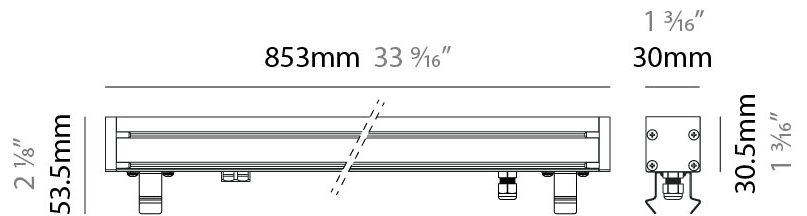

PROJECT
TYPE
SPECIFIER
QUANTITY
DATE

LINEARI 30 RECESSED

E12I0053-

base number   Color   Lens
Temperature   Options

1. To build a product code in our configurator select the specify button on the base model # product page
2. To build a manual product code on this datasheet choose from the options listed below in blue font and add the suffix to the base model #

GENERAL

Series: LinearI 30
Partner: Zaneen
Division: Exterior
Installation: Recessed
Product Type: Wall Grazer
Mounting Location: In-Ground
Light Distribution: Uplight

PHYSICAL

Shape: Rectangle
Length (mm): 853
Length (in): 33 ⁹/₁₆
Width (mm): 30
Width (in): 1 ³/₁₆
Height (mm): 53.5
Height (in): 2 ¹/₈
Diffuser: Extra clear tempered 6mm
Fixture Finish: ANA
Fixture Material: Extruded Aluminum
Cable Details: IP68 30cm Cable with Easy Lock system

ELECTRICAL

Lamp Type: LED
Input Wattage (W): 48
Total Output Wattage (W): 37.5
Dimming: Non-Dimmable
Driver Included: No
Driver Location: Remote
Driver Type: Constant Voltage - Universal
Driver Class: Class 2
Input Voltage (V): 120 - 277
Output Voltage (V): 24
Upon Request: Phase Dimming (120Vac only) / 0-10V Dimming

LED

Color Temperature (°K): 2200 / 2700 / 3000 / 4000
Max. Delivered Lumen (lm): 3420 (3000K)
CRI: >90 CRI
Lamp Life (hrs): 100000

OPTICAL

Optic°: 12 / 21 / 31 / 46 / 13x36
Adjustability: Tilt ±20°

RATINGS AND CERTIFICATIONS

Certified By: Certified for North American Standards
IP rating: IP67
IK Rating: IK06