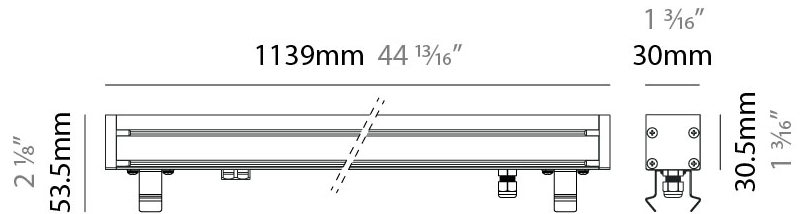

LINEARI 30 RECESSED

E12I0063-

base number   Color   Lens
Temperature   Options

1. To build a product code in our configurator select the specify button on the base model # product page
2. To build a manual product code on this datasheet choose from the options listed below in blue font and add the suffix to the base model #

GENERAL

Series: Lineari 30
Partner: Zaneen
Division: Exterior
Installation: Recessed
Product Type: Wall Grazer
Mounting Location: In-Ground
Light Distribution: Uplight

PHYSICAL

Shape: Rectangle
Length (mm): 1139
Length (in): 44 ¹³/₁₆
Width (mm): 30
Width (in): 1 ³/₁₆
Height (mm): 53.5
Height (in): 2 ¹/₈
Diffuser: Extra clear tempered 6mm
Fixture Finish: ANA
Fixture Material: Extruded Aluminum
Cable Details: IP68 30cm Cable with Easy Lock system

ELECTRICAL

Lamp Type: LED
Input Wattage (W): 33.92
Total Output Wattage (W): 26.5
Dimming: Non-Dimmable
Driver Included: No
Driver Location: Remote
Driver Type: Constant Voltage - Universal
Driver Class: Class 2
Input Voltage (V): 120 - 277
Output Voltage (V): 24
Upon Request: Phase Dimming (120Vac only) / 0-10V Dimming

LED

Color Temperature (°K): 2200 / 2700 / 3000 / 4000
Max. Delivered Lumen (lm): 2280 (3000K)
CRI: >90 CRI
Lamp Life (hrs): 100000

OPTICAL

Optic°: 12 / 21 / 31 / 46 / 13x36
Adjustability: Tilt ±20°

RATINGS AND CERTIFICATIONS

Certified By: Certified for North American Standards
IP rating: IP67
IK Rating: IK06