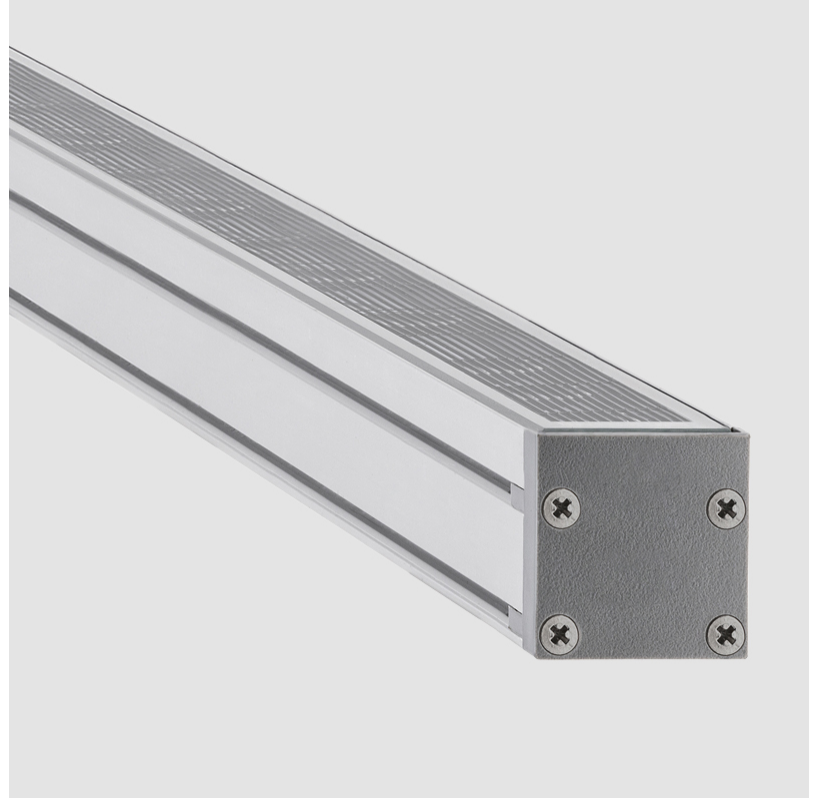

LINEARI 30 RECESSED

E12I0054- _____ - _____

base number   Color   Lens
Temperature   Options

1. To build a product code in our configurator select the specify button on the base model # product page
2. To build a manual product code on this datasheet choose from the options listed below in blue font and add the suffix to the base model #

GENERAL

Series: LinearI 30
Partner: Zaneen
Division: Exterior
Installation: Recessed
Product Type: Wall Grazer
Mounting Location: In-Ground
Light Distribution: Uplight

PHYSICAL

Shape: Rectangle
Length (mm): 1139
Length (in): 44 ¹³/₁₆
Width (mm): 30
Width (in): 1 ³/₁₆
Height (mm): 53.5
Height (in): 2 ¹/₈
Diffuser: Extra clear tempered 6mm
Fixture Finish: ANA
Fixture Material: Extruded Aluminum
Cable Details: IP68 30cm Cable with Easy Lock system

ELECTRICAL

Lamp Type: LED
Input Wattage (W): 30.5
Total Output Wattage (W): 23.88
Dimming: Non-Dimmable
Driver Included: No
Driver Location: Remote
Driver Type: Constant Voltage - Universal
Driver Class: Class 2
Input Voltage (V): 120 - 277
Output Voltage (V): 24
Upon Request: Phase Dimming (120Vac only) / 0-10V Dimming

LED

Color Temperature (°K): 2200 / 2700 / 3000 / 4000
Max. Delivered Lumen (lm): 2520 (3000K)
CRI: >90 CRI
Lamp Life (hrs): 100000

OPTICAL

Optic°: 12 / 21 / 31 / 46 / 13x36
Adjustability: Tilt ±20°

RATINGS AND CERTIFICATIONS

Certified By: Certified for North American Standards
IP rating: IP67
IK Rating: IK06