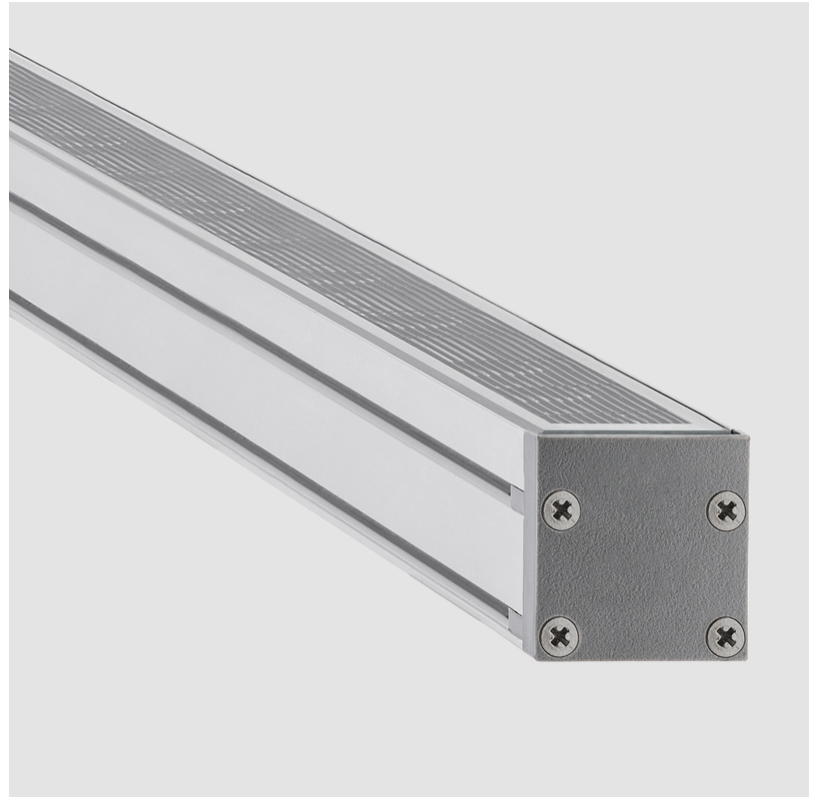

LINEARI 30 RECESSED

E12I0062- -

base number   Color   Lens
Temperature   Options

1. To build a product code in our configurator select the specify button on the base model # product page
2. To build a manual product code on this datasheet choose from the options listed below in blue font and add the suffix to the base model #

GENERAL

Series: Lineari 30
Partner: Zaneen
Division: Exterior
Installation: Recessed
Product Type: Wall Grazer
Mounting Location: In-Ground
Light Distribution: Uplight

PHYSICAL

Shape: Rectangle
Length (mm): 1139
Length (in): 44 ¹³/₁₆"
Width (mm): 30
Width (in): 1 ³/₁₆"
Height (mm): 53.5
Height (in): 2 ¹/₈"
Diffuser: Extra clear tempered 6mm
Fixture Finish: ANA
Fixture Material: Extruded Aluminum
Cable Details: IP68 30cm Cable with Easy Lock system

ELECTRICAL

Lamp Type: LED
Input Wattage (W): 16.71
Total Output Wattage (W): 13.05
Dimming: 1-10V Dimming
Driver Included: No
Driver Location: Remote
Driver Type: Constant Voltage - Universal
Driver Class: Class 2
Housing: ENCP9
Input Voltage (V): 120 - 277
Output Voltage (V): 24
Upon Request: Phase Dimming (120Vac only)

LED

Color Temperature (°K): 2200 / 2700 / 3000 / 4000
Max. Delivered Lumen (lm): 1260 (3000K)
CRI: >90 CRI
Lamp Life (hrs): 100000

OPTICAL

Optic°: 12 / 21 / 31 / 46 / 13x36
Adjustability: Tilt ±20°

RATINGS AND CERTIFICATIONS

Certified By: Certified for North American Standards
IP rating: IP67
IK Rating: IK06