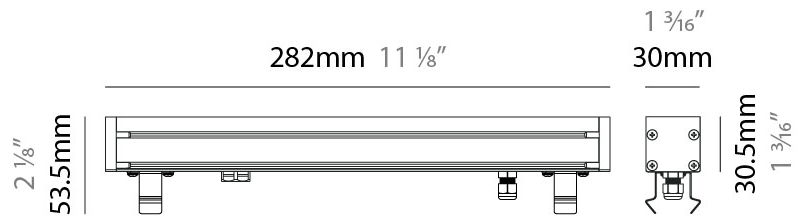

E12I0049- _____ - _____

base number   Color   Lens
Temperature   Options

1. To build a product code in our configurator select the specify button on the base model # product page
2. To build a manual product code on this datasheet choose from the options listed below in blue font and add the suffix to the base model #

GENERAL

Series: LinearI 30
Partner: Zaneen
Division: Exterior
Installation: Recessed
Product Type: Wall Grazer
Mounting Location: In-Ground
Light Distribution: Uplight

PHYSICAL

Shape: Rectangle
Length (mm): 282
Length (in): 11 1/8"
Width (mm): 30
Width (in): 1 3/16"
Height (mm): 53.5
Height (in): 2 1/8"
Weight (kg): 0.46
Weight (lbs): 1.014
Diffuser: Extra clear tempered 6mm
Fixture Finish: ANA
Fixture Material: Extruded Aluminum
Cable Details: IP68 30cm Cable with Easy Lock system

ELECTRICAL

Lamp Type: LED
Input Wattage (W): 16
Total Output Wattage (W): 12.5
Dimming: 0-10V Dimming
Driver Included: No
Driver Location: Remote
Driver Type: Constant Voltage - Universal
Driver Class: Class 2
Housing: ENCP9
Input Voltage (V): 120 - 277
Output Voltage (V): 24
Upon Request: Phase Dimming (120Vac only)

LED

Color Temperature (°K): 2200 / 2700 / 3000 / 4000
Max. Delivered Lumen (lm): 1140 (3000K)
CRI: >90 CRI
Lamp Life (hrs): 100000

OPTICAL

Optic°: 12 / 21 / 31 / 46 / 13x36
Adjustability: Tilt ±20°

RATINGS AND CERTIFICATIONS

Certified By: Certified for North American Standards
IP rating: IP67
IK Rating: IK06