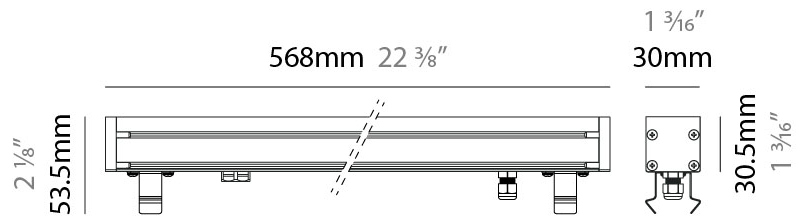

E12I0051- _____ - _____
base number   Color   Lens
                         Temperature   Options

1. To build a product code in our configurator select the specify button on the base model # product page
2. To build a manual product code on this datasheet choose from the options listed below in blue font and add the suffix to the base model #

GENERAL

Series: LinearI 30
Partner: Zaneen
Division: Exterior
Installation: Recessed
Product Type: Wall Grazer
Mounting Location: In-Ground
Light Distribution: Uplight

PHYSICAL

Shape: Rectangle
Length (mm): 568
Length (in): 22 3/8
Width (mm): 30
Width (in): 1 3/16
Height (mm): 53.5
Height (in): 2 1/8
Weight (kg): 0.46
Weight (lbs): 1.014
Diffuser: Extra clear tempered 6mm
Fixture Finish: ANA
Fixture Material: Extruded Aluminum
Cable Details: IP68 30cm Cable with Easy Lock system

ELECTRICAL

Lamp Type: LED
Input Wattage (W): 32
Total Output Wattage (W): 25
Dimming: Non-Dimmable
Driver Included: No
Driver Location: Remote
Driver Type: Constant Voltage - Universal
Driver Class: Class 2
Input Voltage (V): 120 - 277
Output Voltage (V): 24
Upon Request: Phase Dimming (120Vac only) / 0-10V Dimming

LED

Color Temperature (*K): 2200 / 2700 / 3000 / 4000
Max. Delivered Lumen (lm): 2280 (3000K)
CRI: >90 CRI
Lamp Life (hrs): 100000

OPTICAL

Optic°: 12 / 21 / 31 / 46 / 13x36
Adjustability: Tilt ±20°

RATINGS AND CERTIFICATIONS

Certified By: Certified for North American Standards
IP rating: IP67
IK Rating: IK06