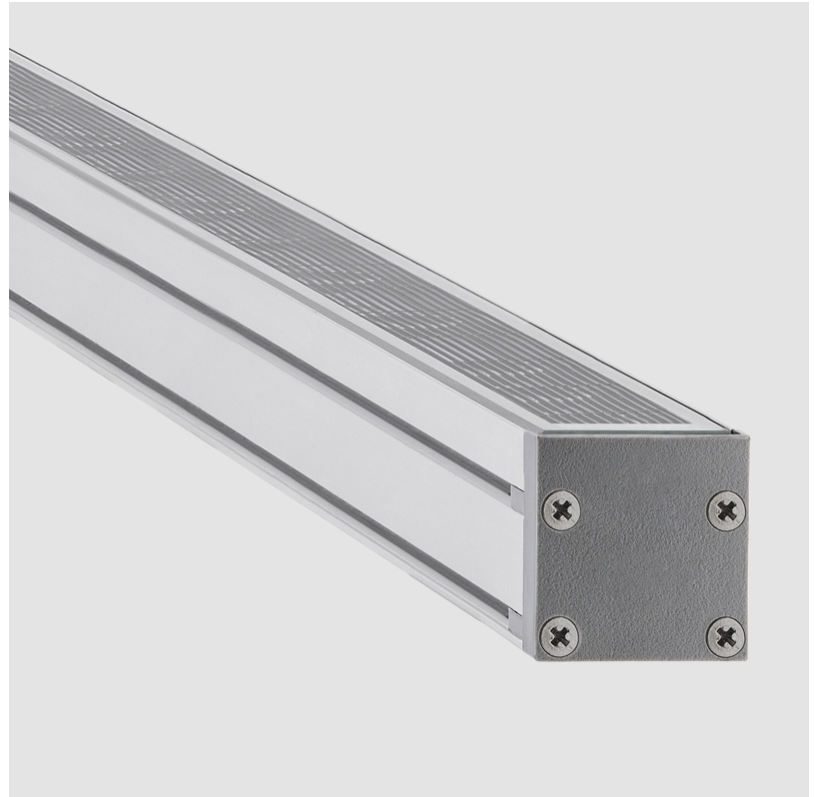

E12I0058-

base number   Color   Lens
Temperature   Options

1. To build a product code in our configurator select the specify button on the base model # product page
2. To build a manual product code on this datasheet choose from the options listed below in blue font and add the suffix to the base model #

GENERAL

Series: LinearI 30
Partner: Zaneen
Division: Exterior
Installation: Recessed
Product Type: Wall Grazer
Mounting Location: In-Ground
Light Distribution: Uplight

PHYSICAL

Shape: Rectangle
Length (mm): 568
Length (in): 22 ³/₈"
Width (mm): 30
Width (in): 1 ³/₁₆"
Height (mm): 53.5
Height (in): 2 ¹/₈"
Weight (kg): 0.46
Weight (lbs): 1.014
Diffuser: Extra clear tempered 6mm
Fixture Finish: ANA
Fixture Material: Extruded Aluminum
Cable Details: IP68 30cm Cable with Easy Lock system

ELECTRICAL

Lamp Type: LED
Input Wattage (W): 8.48
Total Output Wattage (W): 6.63
Dimming: Non-Dimmable
Driver Included: No
Driver Location: Remote
Driver Type: Constant Voltage - Universal
Driver Class: Class 2
Input Voltage (V): 120 - 277
Output Voltage (V): 24
Upon Request: Phase Dimming (120Vac only) / 0-10V Dimming

LED

Color Temperature (*K): 2200 / 2700 / 3000 / 4000
Max. Delivered Lumen (lm): 630 (3000K)
CRI: >90 CRI
Lamp Life (hrs): 100000

OPTICAL

Optic°: 12 / 21 / 31 / 46 / 13x36
Adjustability: Tilt ±20°

RATINGS AND CERTIFICATIONS

Certified By: Certified for North American Standards
IP rating: IP67
IK Rating: IK06