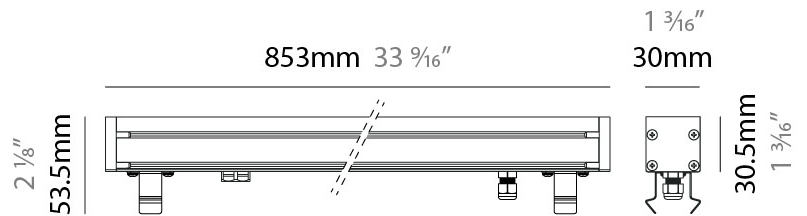

LINEARI 30 RECESSED

E12I0061- - _____

base number   Color   Lens
Temperature   Options

1. To build a product code in our configurator select the specify button on the base model # product page
2. To build a manual product code on this datasheet choose from the options listed below in blue font and add the suffix to the base model #

GENERAL

Series: LinearI 30
Partner: Zaneen
Division: Exterior
Installation: Recessed
Product Type: Wall Grazer
Mounting Location: In-Ground
Light Distribution: Uplight

PHYSICAL

Shape: Rectangle
Length (mm): 853
Length (in): 33 ⁹/₁₆
Width (mm): 30
Width (in): 1 ³/₁₆
Height (mm): 53.5
Height (in): 2 ¹/₈
Diffuser: Extra clear tempered 6mm
Fixture Finish: ANA
Fixture Material: Extruded Aluminum
Cable Details: IP68 30cm Cable with Easy Lock system

ELECTRICAL

Lamp Type: LED
Input Wattage (W): 25.43
Total Output Wattage (W): 19.87
Dimming: Non-Dimmable
Driver Included: No
Driver Location: Remote
Driver Type: Constant Voltage - Universal
Driver Class: Class 2
Input Voltage (V): 120 - 277
Output Voltage (V): 24
Upon Request: Phase Dimming (120Vac only) / 0-10V Dimming

LED

Color Temperature (°K): 2200 / 2700 / 3000 / 4000
Max. Delivered Lumen (lm): 1170 (3000K)
CRI: >90 CRI
Lamp Life (hrs): 100000

OPTICAL

Optic°: 12 / 21 / 31 / 46 / 13x36
Adjustability: Tilt ±20°

RATINGS AND CERTIFICATIONS

Certified By: Certified for North American Standards
IP rating: IP67
IK Rating: IK06