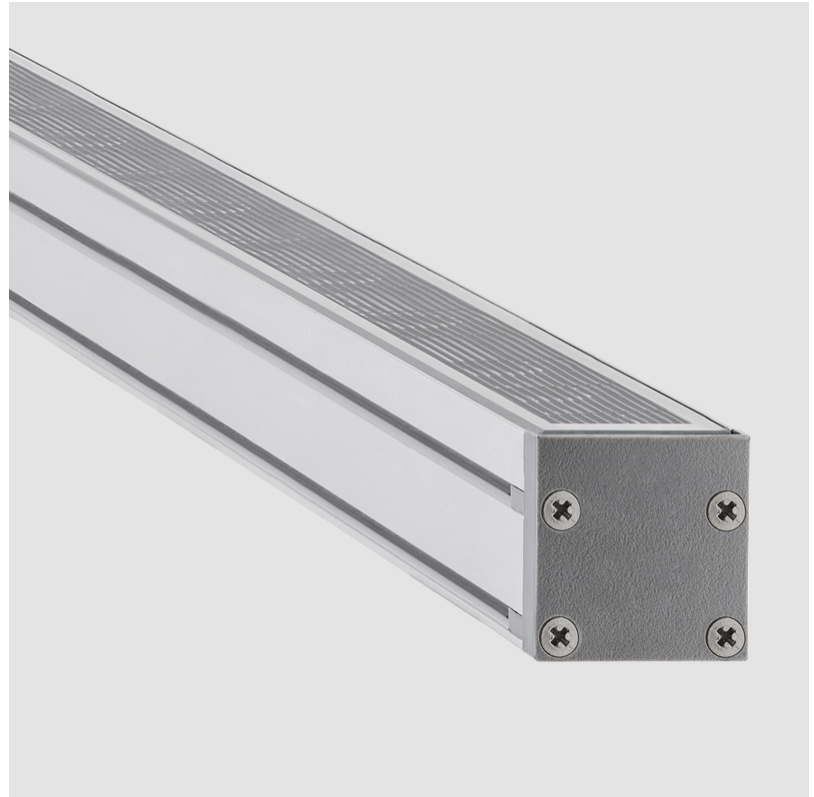

PROJECT
TYPE
SPECIFIER
QUANTITY
DATE

LINEARI 30 RECESSED

E12I0053-

base number   Color   Lens
Temperature   Options

1. To build a product code in our configurator select the specify button on the base model # product page
2. To build a manual product code on this datasheet choose from the options listed below in blue font and add the suffix to the base model #

GENERAL

Series: LinearI 30
Partner: Zaneen
Division: Exterior
Installation: Recessed
Product Type: Wall Grazer
Mounting Location: In-Ground
Light Distribution: Uplight

PHYSICAL

Shape: Rectangle
Length (mm): 853
Length (in): 33 ⁹/₁₆
Width (mm): 30
Width (in): 1 ³/₁₆
Height (mm): 53.5
Height (in): 2 ¹/₈
Diffuser: Extra clear tempered 6mm
Fixture Finish: ANA
Fixture Material: Extruded Aluminum
Cable Details: IP68 30cm Cable with Easy Lock system

ELECTRICAL

Lamp Type: LED
Input Wattage (W): 48
Total Output Wattage (W): 37.5
Dimming: Non-Dimmable
Driver Included: No
Driver Location: Remote
Driver Type: Constant Voltage - Universal
Driver Class: Class 2
Input Voltage (V): 120 - 277
Output Voltage (V): 24
Upon Request: Phase Dimming (120Vac only) / 0-10V Dimming

LED

Color Temperature (°K): 2200 / 2700 / 3000 / 4000
Max. Delivered Lumen (lm): 3420 (3000K)
CRI: >90 CRI
Lamp Life (hrs): 100000

OPTICAL

Optic°: 12 / 21 / 31 / 46 / 13x36
Adjustability: Tilt ±20°

RATINGS AND CERTIFICATIONS

Certified By: Certified for North American Standards
IP rating: IP67
IK Rating: IK06