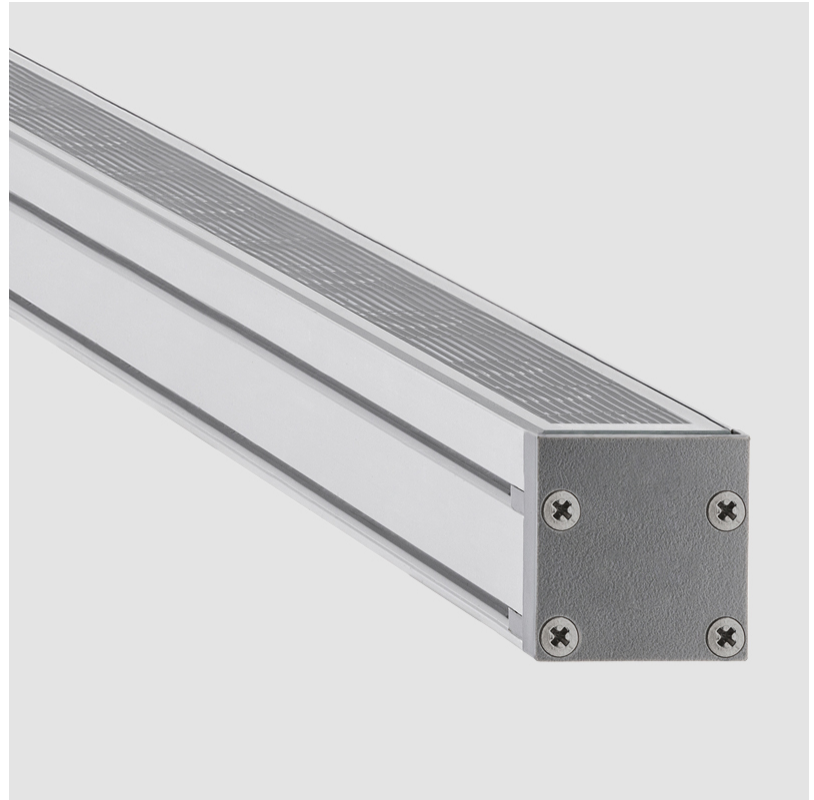

LINEARI 30 RECESSED

E12I0060- -

base number   Color   Lens
Temperature   Options

1. To build a product code in our configurator select the specify button on the base model # product page
2. To build a manual product code on this datasheet choose from the options listed below in blue font and add the suffix to the base model #

GENERAL

Series: LinearI 30
Partner: Zaneen
Division: Exterior
Installation: Recessed
Product Type: Wall Grazer
Mounting Location: In-Ground
Light Distribution: Uplight

PHYSICAL

Shape: Rectangle
Length (mm): 853
Length (in): 33 ⁹/₁₆
Width (mm): 30
Width (in): 1 ³/₁₆
Height (mm): 53.5
Height (in): 2 ¹/₈
Diffuser: Extra clear tempered 6mm
Fixture Finish: ANA
Fixture Material: Extruded Aluminum
Cable Details: IP68 30cm Cable with Easy Lock system

ELECTRICAL

Lamp Type: LED
Input Wattage (W): 12.53
Total Output Wattage (W): 9.79
Dimming: Non-Dimmable
Driver Included: No
Driver Location: Remote
Driver Type: Constant Voltage - Universal
Driver Class: Class 2
Input Voltage (V): 120 - 277
Output Voltage (V): 24
Upon Request: Phase Dimming (120Vac only) / 0-10V Dimming

LED

Color Temperature (°K): 2200 / 2700 / 3000 / 4000
Max. Delivered Lumen (lm): 945 (3000K)
CRI: >90 CRI
Lamp Life (hrs): 100000

OPTICAL

Optic°: 12 / 21 / 31 / 46 / 13x36
Adjustability: Tilt ±20°

RATINGS AND CERTIFICATIONS

Certified By: Certified for North American Standards
IP rating: IP67
IK Rating: IK06