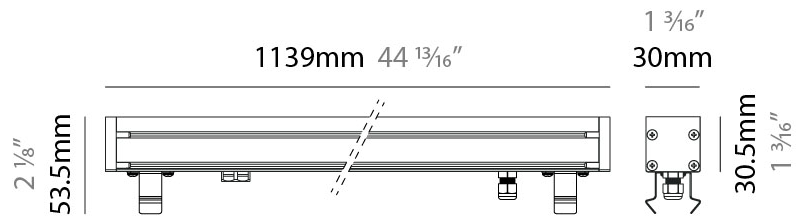

LINEARI 30 RECESSED

E12I0062- -

base number   Color   Lens
Temperature   Options

1. To build a product code in our configurator select the specify button on the base model # product page
2. To build a manual product code on this datasheet choose from the options listed below in blue font and add the suffix to the base model #

GENERAL

Series: Lineari 30
Partner: Zaneen
Division: Exterior
Installation: Recessed
Product Type: Wall Grazer
Mounting Location: In-Ground
Light Distribution: Uplight

PHYSICAL

Shape: Rectangle
Length (mm): 1139
Length (in): 44 ¹³/₁₆"
Width (mm): 30
Width (in): 1 ³/₁₆"
Height (mm): 53.5
Height (in): 2 ¹/₈"
Diffuser: Extra clear tempered 6mm
Fixture Finish: ANA
Fixture Material: Extruded Aluminum
Cable Details: IP68 30cm Cable with Easy Lock system

ELECTRICAL

Lamp Type: LED
Input Wattage (W): 16.71
Total Output Wattage (W): 13.05
Dimming: 1-10V Dimming
Driver Included: No
Driver Location: Remote
Driver Type: Constant Voltage - Universal
Driver Class: Class 2
Housing: ENCP9
Input Voltage (V): 120 - 277
Output Voltage (V): 24
Upon Request: Phase Dimming (120Vac only)

LED

Color Temperature (°K): 2200 / 2700 / 3000 / 4000
Max. Delivered Lumen (lm): 1260 (3000K)
CRI: >90 CRI
Lamp Life (hrs): 100000

OPTICAL

Optic°: 12 / 21 / 31 / 46 / 13x36
Adjustability: Tilt ±20°

RATINGS AND CERTIFICATIONS

Certified By: Certified for North American Standards
IP rating: IP67
IK Rating: IK06