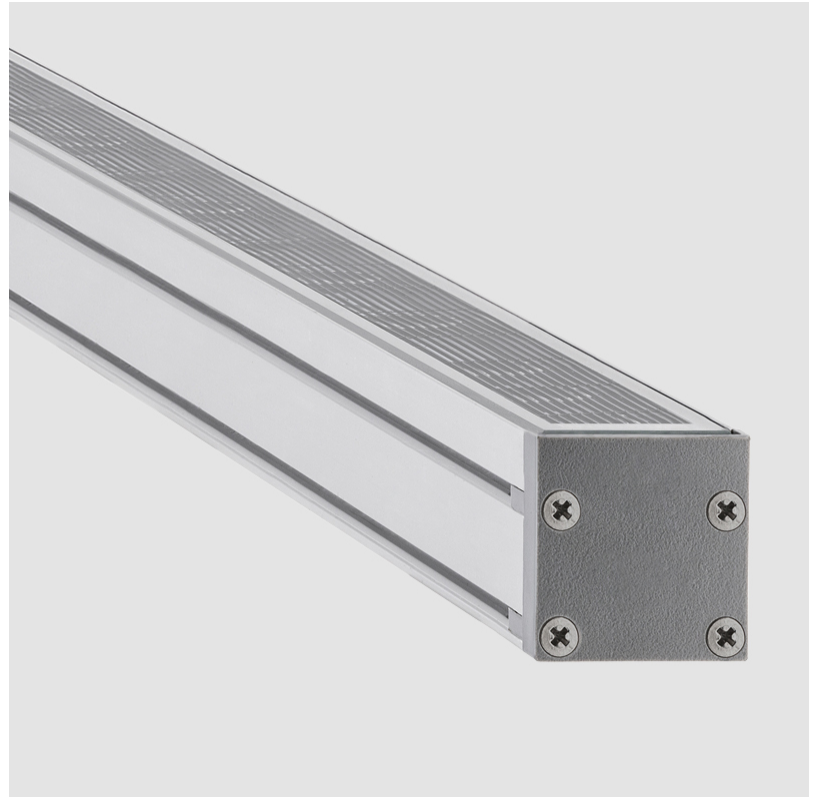

E12I0051- _____ - _____
base number   Color   Lens
                         Temperature   Options

1. To build a product code in our configurator select the specify button on the base model # product page
2. To build a manual product code on this datasheet choose from the options listed below in blue font and add the suffix to the base model #

GENERAL

Series: LinearI 30
Partner: Zaneen
Division: Exterior
Installation: Recessed
Product Type: Wall Grazer
Mounting Location: In-Ground
Light Distribution: Uplight

PHYSICAL

Shape: Rectangle
Length (mm): 568
Length (in): 22 3/8
Width (mm): 30
Width (in): 1 3/16
Height (mm): 53.5
Height (in): 2 1/8
Weight (kg): 0.46
Weight (lbs): 1.014
Diffuser: Extra clear tempered 6mm
Fixture Finish: ANA
Fixture Material: Extruded Aluminum
Cable Details: IP68 30cm Cable with Easy Lock system

ELECTRICAL

Lamp Type: LED
Input Wattage (W): 32
Total Output Wattage (W): 25
Dimming: Non-Dimmable
Driver Included: No
Driver Location: Remote
Driver Type: Constant Voltage - Universal
Driver Class: Class 2
Input Voltage (V): 120 - 277
Output Voltage (V): 24
Upon Request: Phase Dimming (120Vac only) / 0-10V Dimming

LED

Color Temperature (*K): 2200 / 2700 / 3000 / 4000
Max. Delivered Lumen (lm): 2280 (3000K)
CRI: >90 CRI
Lamp Life (hrs): 100000

OPTICAL

Optic°: 12 / 21 / 31 / 46 / 13x36
Adjustability: Tilt ±20°

RATINGS AND CERTIFICATIONS

Certified By: Certified for North American Standards
IP rating: IP67
IK Rating: IK06