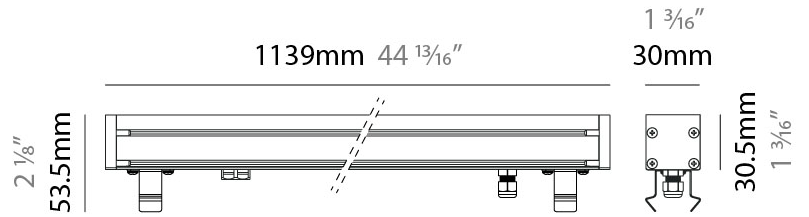

LINEARI 30 RECESSED

E12I0054- _____ - _____

base number   Color   Lens
Temperature   Options

1. To build a product code in our configurator select the specify button on the base model # product page
2. To build a manual product code on this datasheet choose from the options listed below in blue font and add the suffix to the base model #

GENERAL

Series: LinearI 30
Partner: Zaneen
Division: Exterior
Installation: Recessed
Product Type: Wall Grazer
Mounting Location: In-Ground
Light Distribution: Uplight

PHYSICAL

Shape: Rectangle
Length (mm): 1139
Length (in): 44 ¹³/₁₆
Width (mm): 30
Width (in): 1 ³/₁₆
Height (mm): 53.5
Height (in): 2 ¹/₈
Diffuser: Extra clear tempered 6mm
Fixture Finish: ANA
Fixture Material: Extruded Aluminum
Cable Details: IP68 30cm Cable with Easy Lock system

ELECTRICAL

Lamp Type: LED
Input Wattage (W): 30.5
Total Output Wattage (W): 23.88
Dimming: Non-Dimmable
Driver Included: No
Driver Location: Remote
Driver Type: Constant Voltage - Universal
Driver Class: Class 2
Input Voltage (V): 120 - 277
Output Voltage (V): 24
Upon Request: Phase Dimming (120Vac only) / 0-10V Dimming

LED

Color Temperature (°K): 2200 / 2700 / 3000 / 4000
Max. Delivered Lumen (lm): 2520 (3000K)
CRI: >90 CRI
Lamp Life (hrs): 100000

OPTICAL

Optic°: 12 / 21 / 31 / 46 / 13x36
Adjustability: Tilt ±20°

RATINGS AND CERTIFICATIONS

Certified By: Certified for North American Standards
IP rating: IP67
IK Rating: IK06